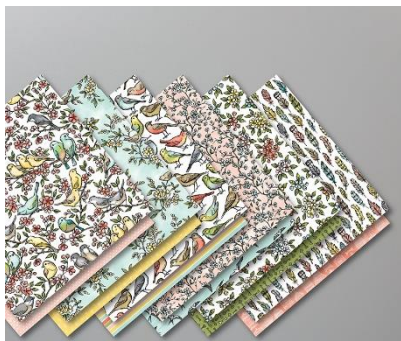

2019 -2020 Stampin' Up!© Designer Paper and Coordinating Colors Chart

Sara Levin, Independent Stampin' Up! Demonstrator theartfulinker.com

Bird Ballad

©Stampin' Up! theartfulinker.com

Page 166

Item: 149592 12" x 12"

Basic Black, Basic Gray, Bermuda Bay, Calypso Coral, Crumb Cake, Daffodil Delight, Old Olive, Petal Pink, Pool Party, Smoky Slate, Soft Suede, Whisper White

Come Sail Away

©Stampin' Up! theartfulinker.com

Blushing Bride, Crushed Curry,
Garden Green, Mint Macaron,
Soft Suede, Terracotta Tile, Very
Vanilla, Whisper White

Noble Peacock

©Stampin' Up! theartfulinker.com

Page 167

Item: 149493 12" x 12"

Blueberry Bushel, Old Olive,
Pretty Peacock

Woven Threads

Page 165

Item: 149497 12" x 12"

Pretty Peacock, Purple Posy,
Rococo Rose, Sahara Sand, Seaside
Spray, Terracotta Tile, Whisper
White

Sara Levin

theartfulinker.com

<http://bit.ly/ShopwithSara> Shop 24-7