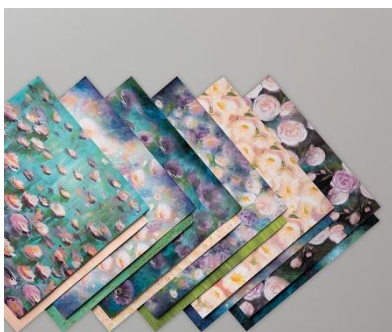

Perennial Essence

©Stampin' Up! theartfulinker.com

Page 166

Item: 149100 12" x 12"

Balmy Blue, Blackberry Bliss,
Blueberry Bushel, Calypso Coral,
Flirty Flamingo, Mossy Meadow,
Old Olive, Petal Pink, So Saffron,
Whisper White

Sara Levin

theartfulinker.com

<http://bit.ly/ShopwithSara> Shop 24-7

theartfulinker@gmail.com