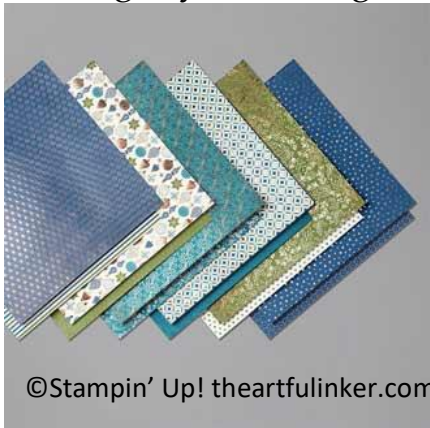

Brightly Gleaming

Page 32

Item: 150429 12" x 12"

Copper Foil, Mossy Meadow,
Night of Navy, Pretty Peacock,
Very Vanilla